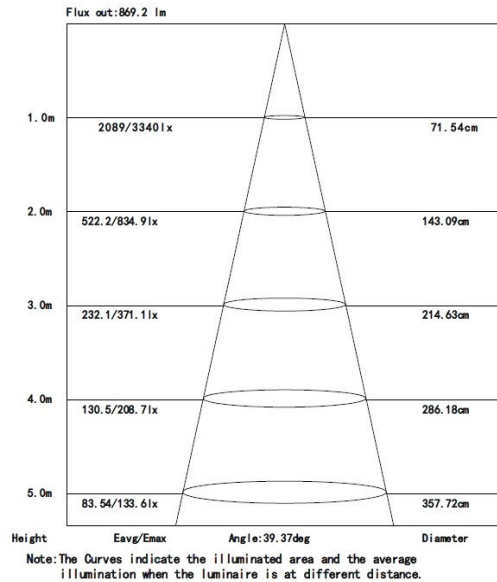

### Product Dimensions

Height                              285mm  
Width                                132mm  
Circular Diameter                92mm

### Light Characteristics

Efficacy                          94 lm/w  
Beam Angle                      30 D  
CCT                                 3000K,4000K,6400K  
Flux                                 1700-2350 lm  
Color Rending Index            80

### Temperature

Operating Temp.                -30(min), 65(max)C  
Storage                            -40(min), 65(max)C

[www.u-tron.com](http://www.u-tron.com)

Technical Drawing

Technical Data

Track Light Circuit