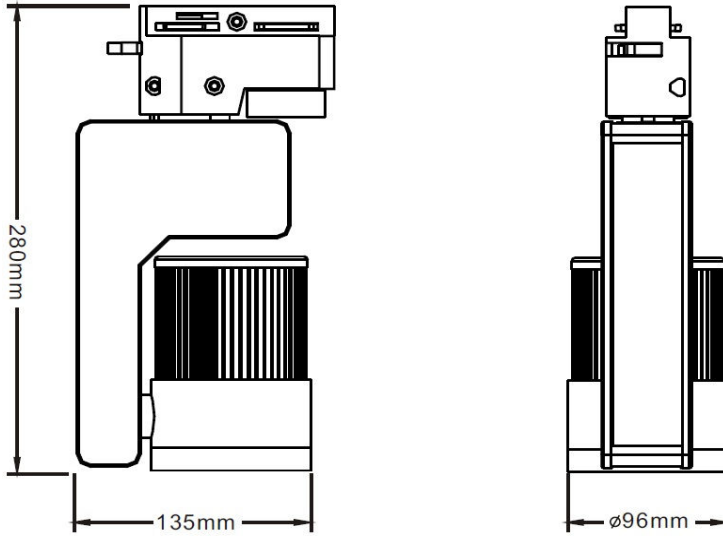

Technical Drawing