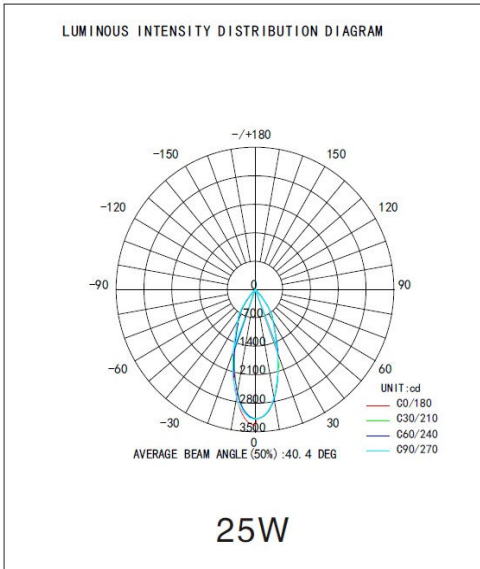

### Product Dimensions

Height                              285mm  
Width                                132mm  
Circular Diameter                92mm

### Light Characteristics

Efficacy                          94 lm/w  
Beam Angle                      30 D  
CCT                                 3000K,4000K,6400K  
Flux                                 1700-2350 lm  
Color Rending Index            80

### Temperature

Operating Temp.                -30(min), 65(max)C  
Storage                            -40(min), 65(max)C

[www.u-tron.com](http://www.u-tron.com)

Technical Drawing

Technical Data

Track Light Circuit